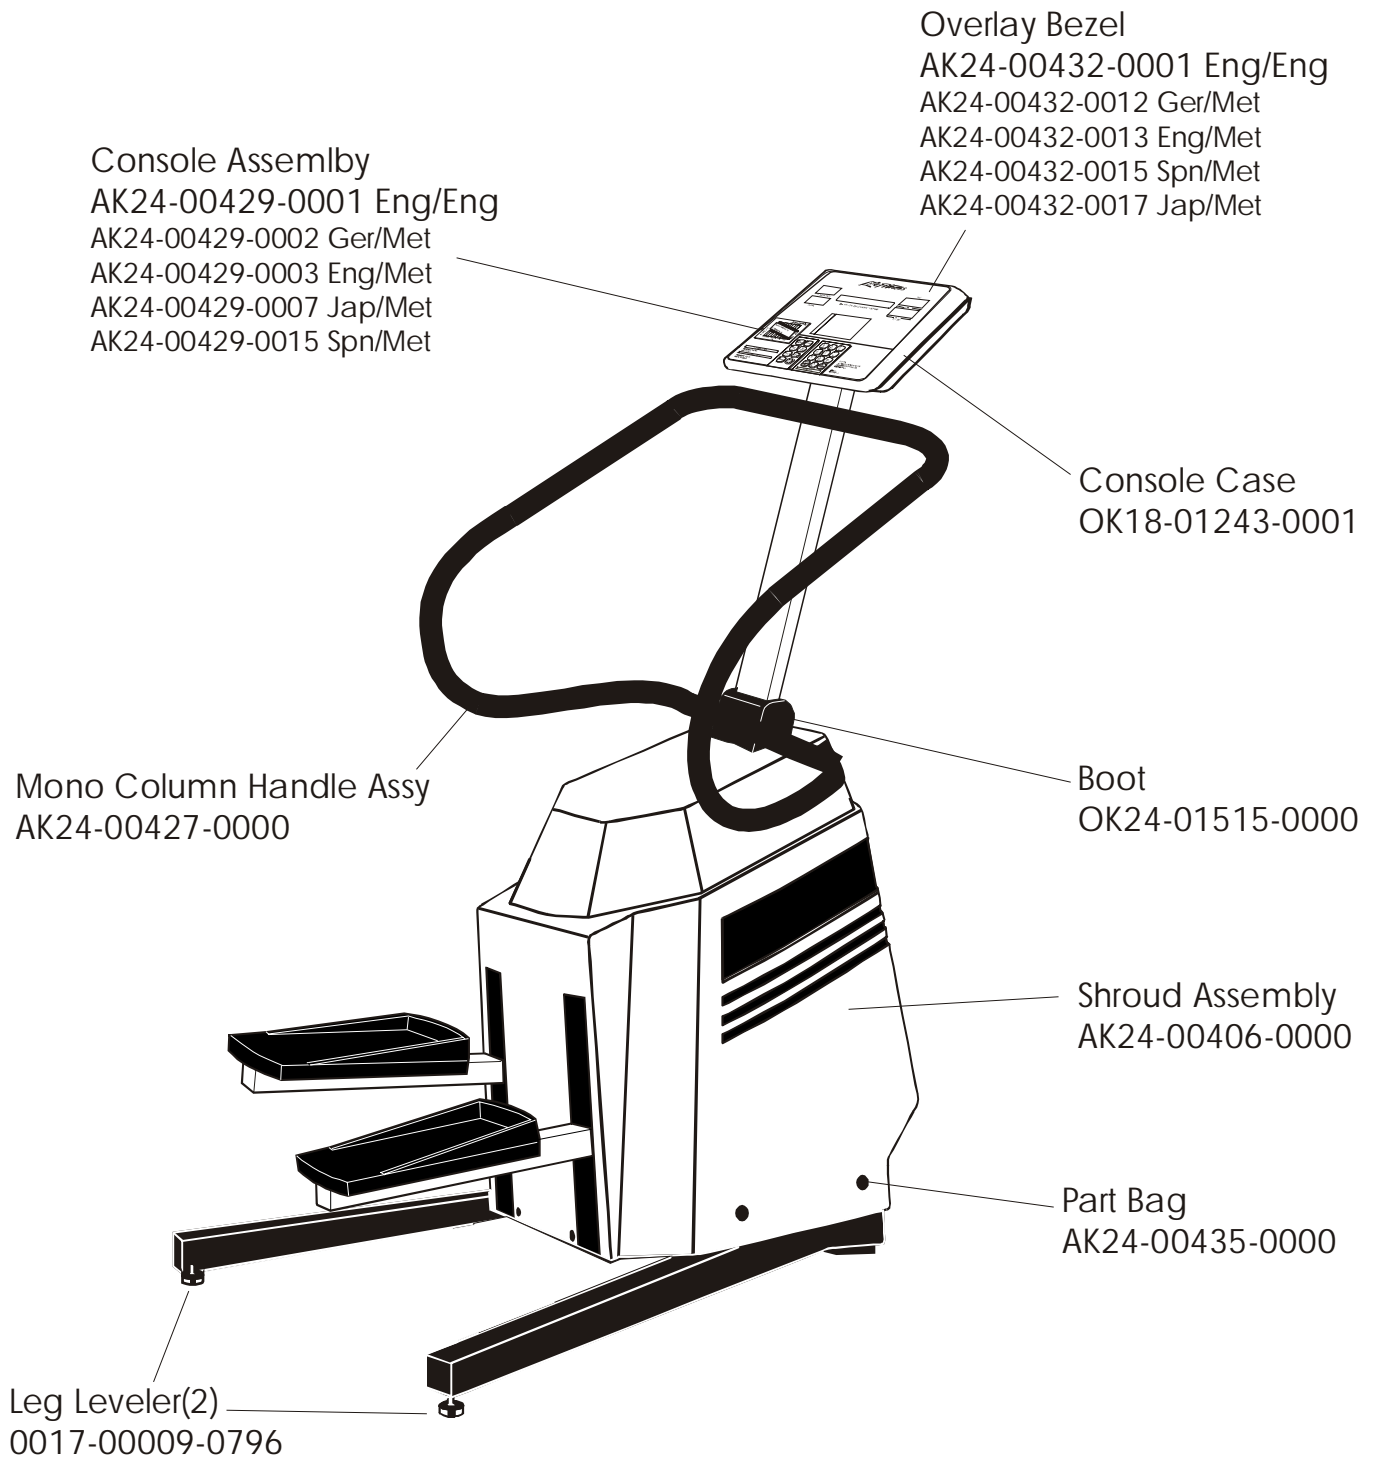

Stairclimber LS-5500
Main Assembly

GK24-00006-XXXX
S/N701-770 & 22100-228950

Stairclimber LS-5500
Side View

GK24-00006-XXXX
S/N701-770 & 22100-228950

Stairclimber LS-5500
Top View

GK24-00006-XXXX
S/N701-770 & 22100-228950