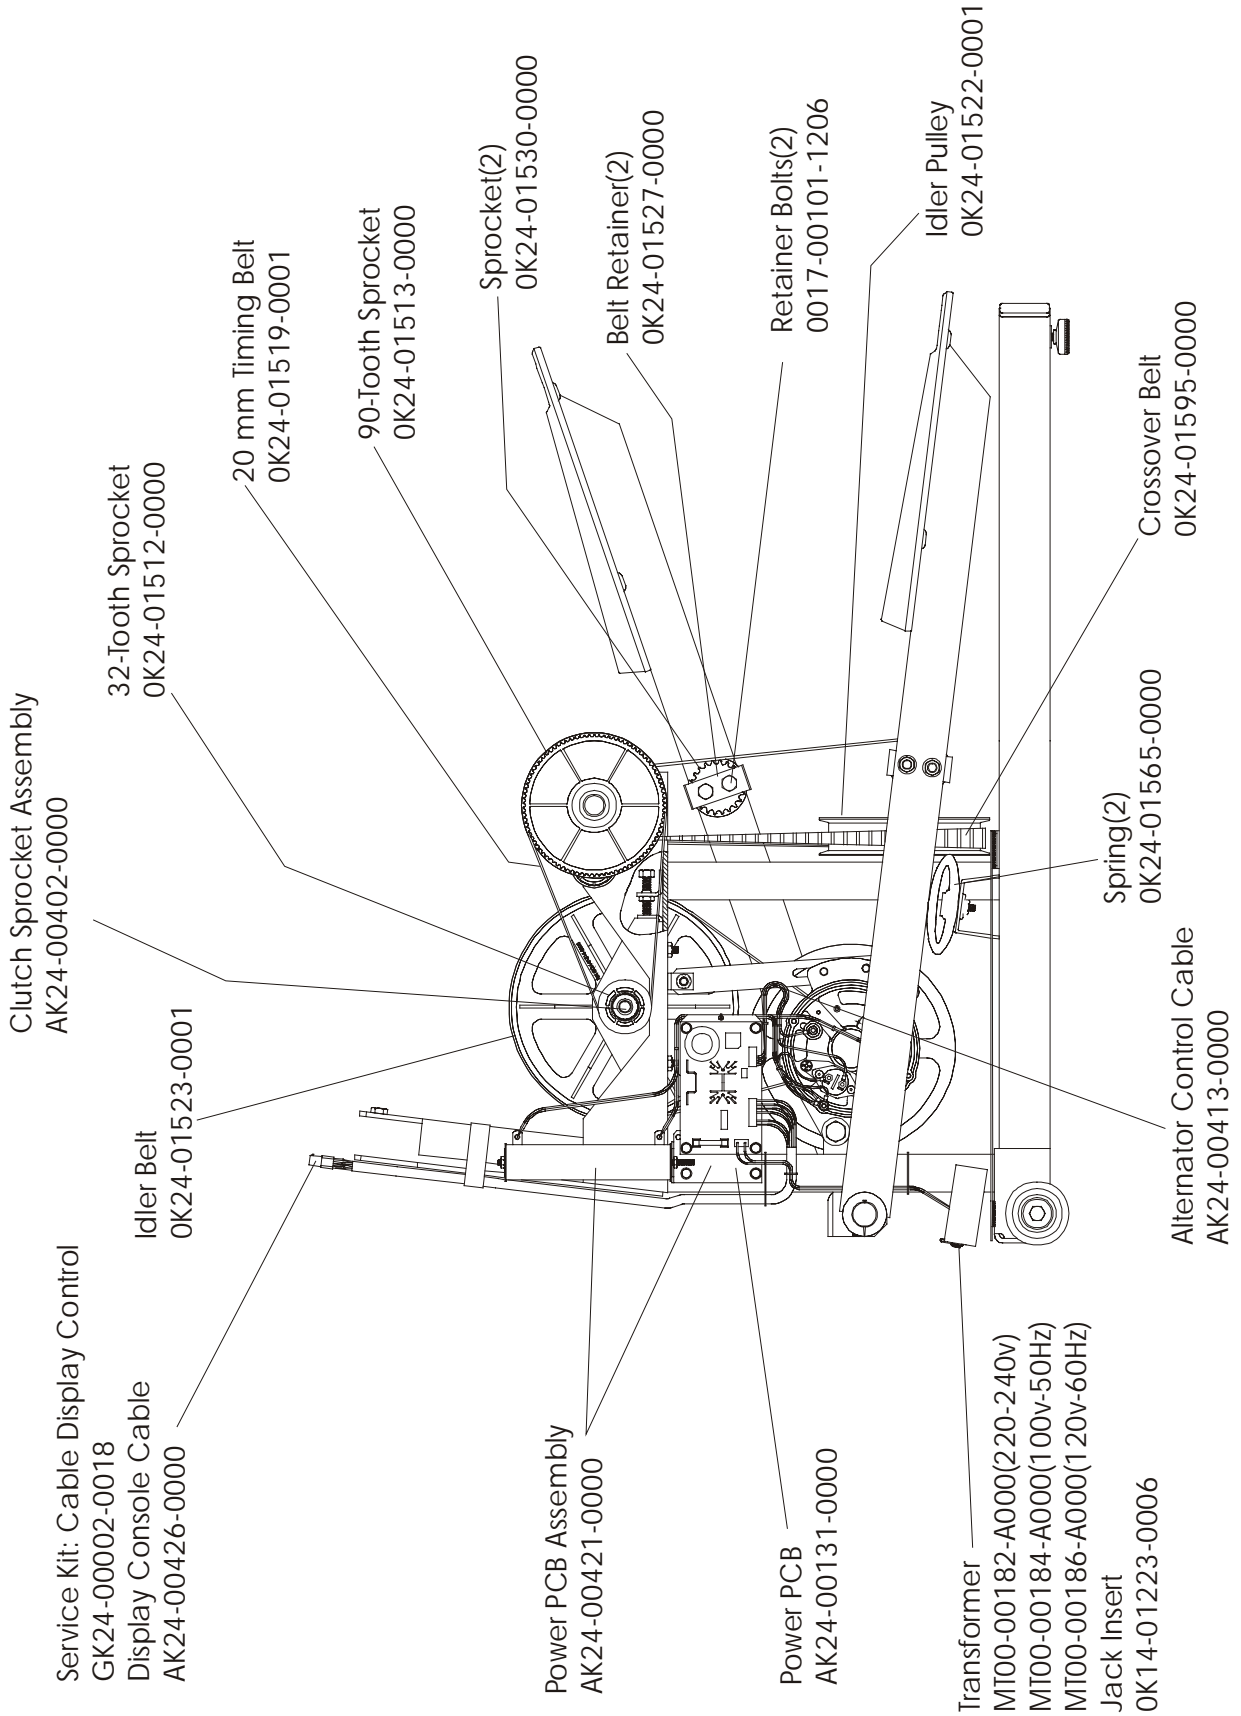

Stairclimber LS-5500
Main Assembly

GK24-00006-XXXX
S/N701-770 & 22100-228950

Stairclimber LS-5500
Side View

GK24-00006-XXXX
S/N701-770 & 22100-228950

Stairclimber LS-5500
Top View

GK24-00006-XXXX
S/N701-770 & 22100-228950